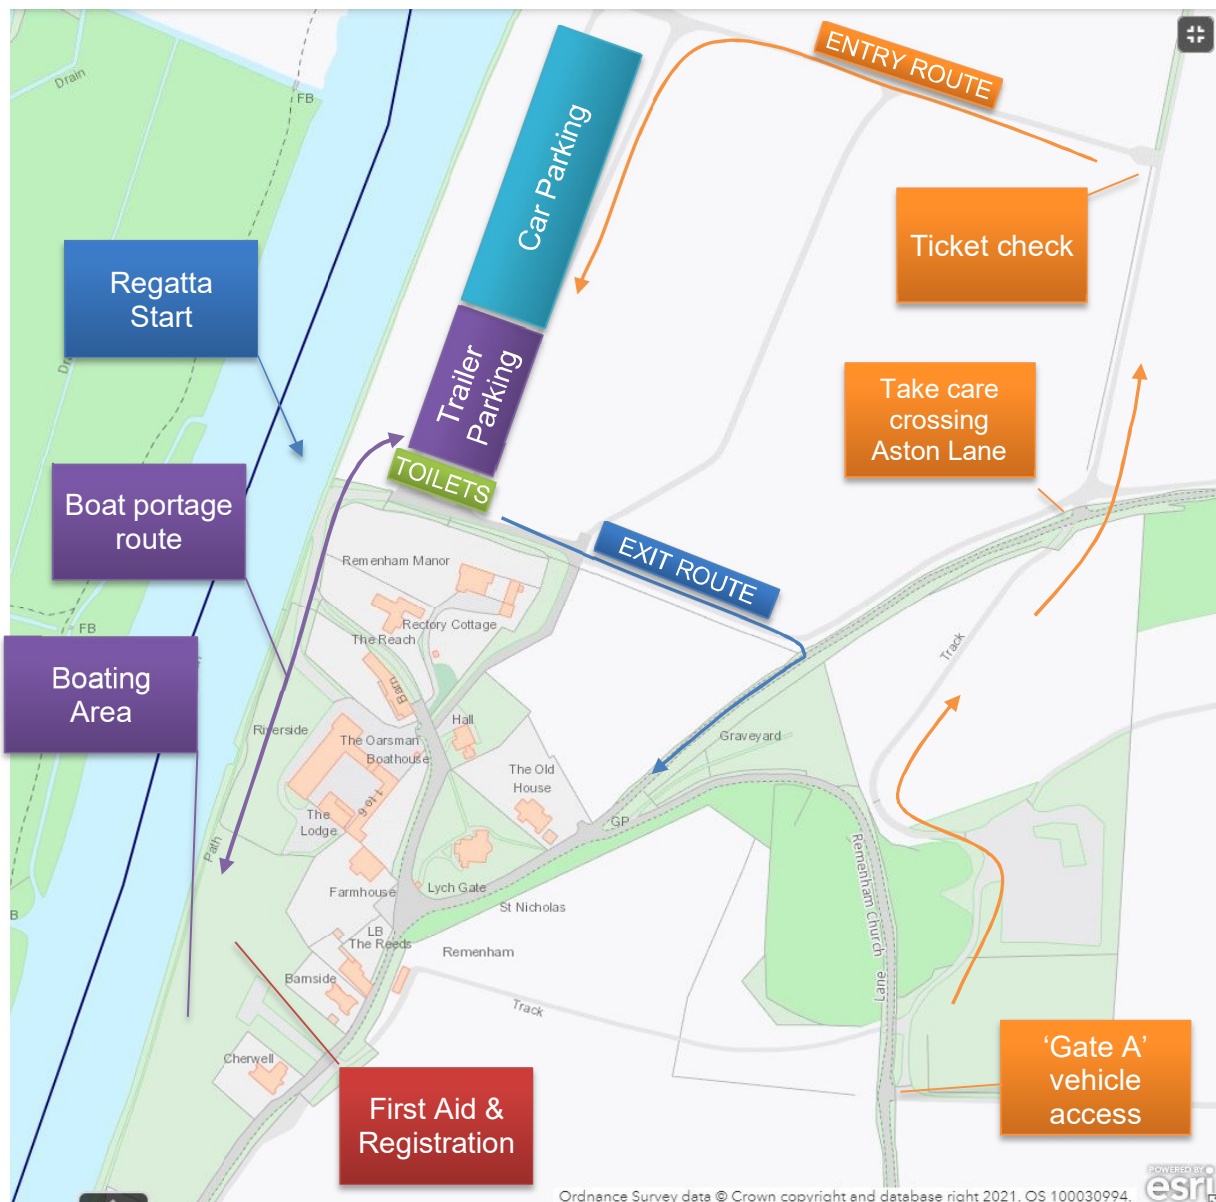

HENLEY TOWN & VISITORS' REGATTA

GENERAL SITE PLAN 2021

This is the general layout of the 2021 Regatta site at Temple Island Meadows: please note this is not our normal location. **All** vehicle traffic should approach the site via the top of Remenham Hill and Remenham Church Lane. There is no access via Remenham Lane from The Little Angel.

Assemble your boats in the trailer park, then follow the designated route to the boating area to go afloat. Boats may be stored during the day in the boating area, but you need to provide your own trestles: there will be no boat racks.

The Start is just below 'The Barrier' and the Finish is at Remenham Club. There are no crew or spectator facilities at Remenham Club or Upper Thames RC.